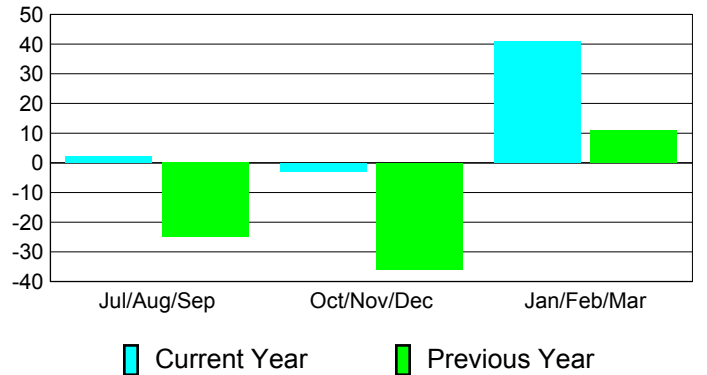

**Membership Results
2010-2011**

**Membership
2009-2010**

Month	Net Memb Goal	Actual New Memb	Actual Dropped Memb	Gain/Loss of Memb	Gain/Loss of Memb
Jul/Aug/Sep	5	29	-27	2	-25
Oct/Nov/Dec	25	45	-48	-3	-36
Jan/Feb/Mar	15	59	-18	41	11
Totals	45	133	-93	40	-50

Membership Results 2010-2011

Goal, New, Dropped, Gain/Loss

Comparison of Membership Gain/Loss

Current Year Compared to the Previous Year

Gender Comparison 2010-2011

Jul/Aug/Sep

Oct/Nov/Dec

Jan/Feb/Mar