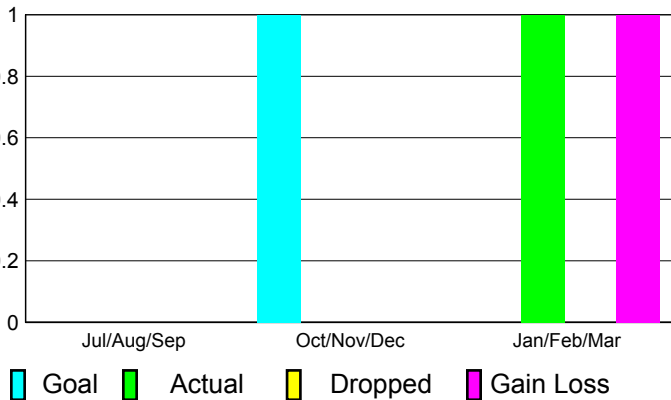

2010-2011 GMT Reports for District (or Undistricted) **District 21 A ARIZONA**

GMT: **Jeff Kriz**

Location: **ARIZONA**

GMT CA: **1**

CLUBS

**Club Results
2010-2011**

**Clubs
2009-2010**

Month	New Club Goal	Actual New Clubs	Actual Dropped Clubs	Gain/Loss of Clubs	Gain/Loss of Clubs
Jul/Aug/Sep	0	0	0	0	0
Oct/Nov/Dec	1	0	0	0	0
Jan/Feb/Mar	0	1	0	1	0
Totals	1	1	0	1	0

Club Results 2010-2011

Goal, New, Dropped, Gain/Loss

Comparison of Club Gain/Loss

Current Year Compared to the Previous Year

YTD Status Quo Clubs 2010-2011

Status Quo Clubs Compared to Status Quo Members

MEMBERSHIP