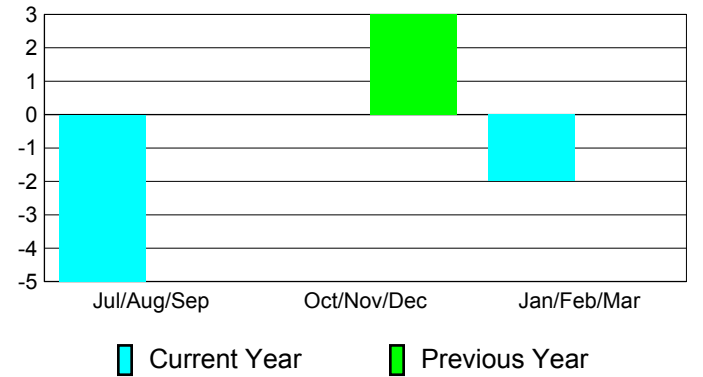

Goal, New, Dropped, Gain/Loss

Comparison of Club Gain/Loss

Current Year Compared to the Previous Year

YTD Status Quo Clubs 2010-2011

Status Quo Clubs Compared to Status Quo Members

MEMBERSHIP

**Membership Results
2010-2011**

**Membership
2009-2010**

Month	Net Memb Goal	Actual New Memb	Actual Dropped Memb	Gain/Loss of Memb	Gain/Loss of Memb
Jul/Aug/Sep	10	0	-5	-5	0
Oct/Nov/Dec	0	0	0	0	3
Jan/Feb/Mar	30	0	-2	-2	0
Totals	40	0	-7	-7	3

Membership Results 2010-2011

Goal, New, Dropped, Gain/Loss

Comparison of Membership Gain/Loss

Current Year Compared to the Previous Year

Gender Comparison 2010-2011

Jul/Aug/Sep

Oct/Nov/Dec

Jan/Feb/Mar