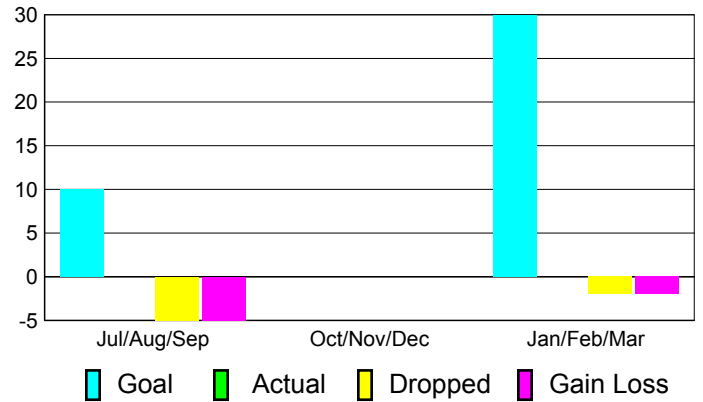

Membership Results 2010-2011

Goal, New, Dropped, Gain/Loss

Comparison of Membership Gain/Loss

Current Year Compared to the Previous Year