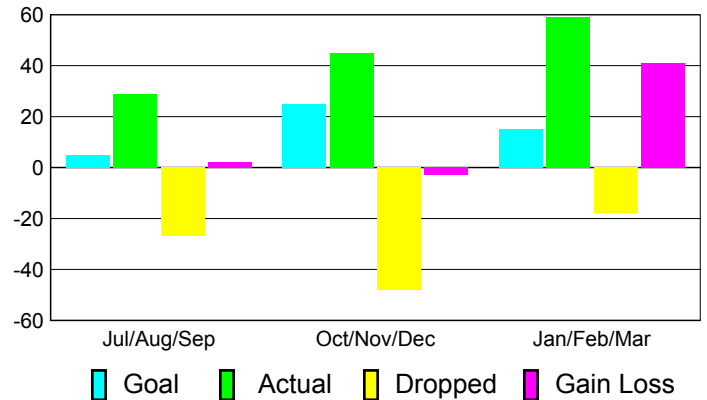

Membership Results 2010-2011

Goal, New, Dropped, Gain/Loss

Comparison of Membership Gain/Loss

Current Year Compared to the Previous Year